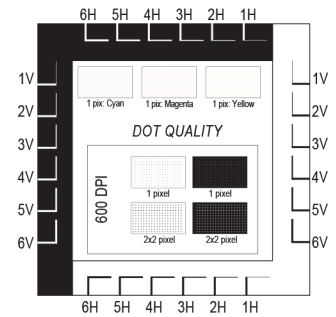

RESOLUTION

LINE WIDTH

TEXT QUALITY

4pt: abcdefghijklmnopqrstuvwxyz
 5pt: abcdefghijklmnopqrstuvwxyz
 6pt: abcdefghijklmnopqrstuvwxyz
 7pt: abcdefghijklmnopqrstuvwxyz
 8pt: abcdefghijklmnopqrstuvwxyz
 9pt: abcdefghijklmnopqrstuvwxyz
 10pt: abcdefghijklmnopqrstu
 12pt: abcdefghijklmnop
 14pt: abcdefghijklmn
 16pt: abcdefghijkl

4pt: abcdefghijklmnopqrstuvwxyz
 5pt: abcdefghijklmnopqrstuvwxyz
 6pt: abcdefghijklmnopqrstuvwxyz
 7pt: abcdefghijklmnopqrstuvwxyz
 8pt: abcdefghijklmnopqrstuvwxyz
 9pt: abcdefghijklmnopqrstuvwxyz
 10pt: abcdefghijklmnopqrstu
 12pt: abcdefghijklmnop
 14pt: abcdefghijklmn
 16pt: abcdefghijkl

10% 20% 30% 40% 50% 60% 70% 80% 90% 100%

HALFTONE 10%-100%

COLOR BLEED

COLOR LINE QUALITY

UNIFORMITY 30%

UNIFORMITY 30%

OCR

MOTION ACCURACY